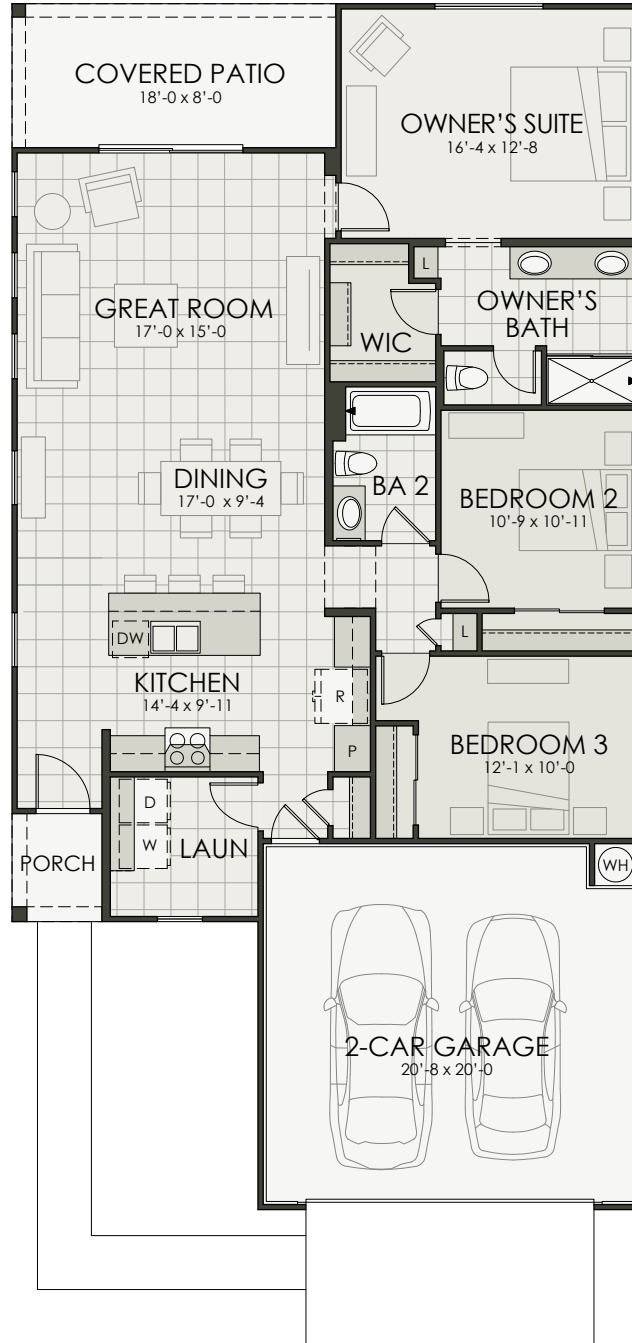

1520

3 Bedroom | 2 Bath | 2-Car Garage | 1,520 SF

Ryder Ranch

1520

3 Bedroom | 2 Bath | 2-Car Garage | 1,520 SF

Ryder Ranch

Elevation A - Spanish

Elevation B - Traditional

Elevation C - Craftsman