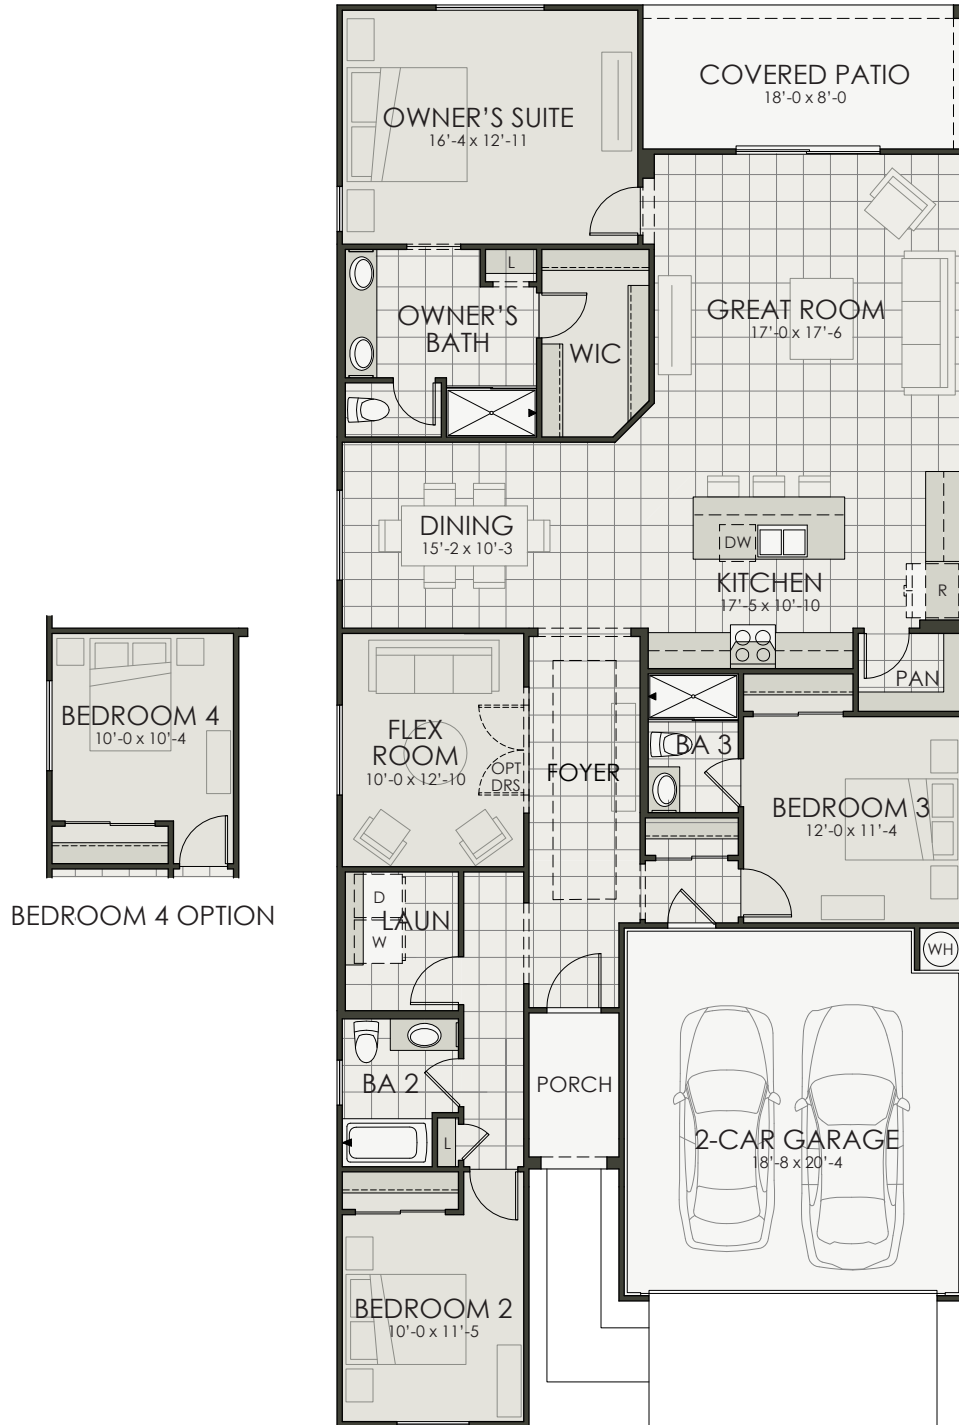

1972

3 Bedroom + Flex Room | 3 Bath | 2-Car Garage | 1,972 SF

Ryder Ranch

BEDROOM 4 OPTION

1972

3 Bedroom + Flex Room | 3 Bath | 2-Car Garage | 1,972 SF

Ryder Ranch

Elevation A - Spanish

Elevation B - Traditional

Elevation C - Craftsman