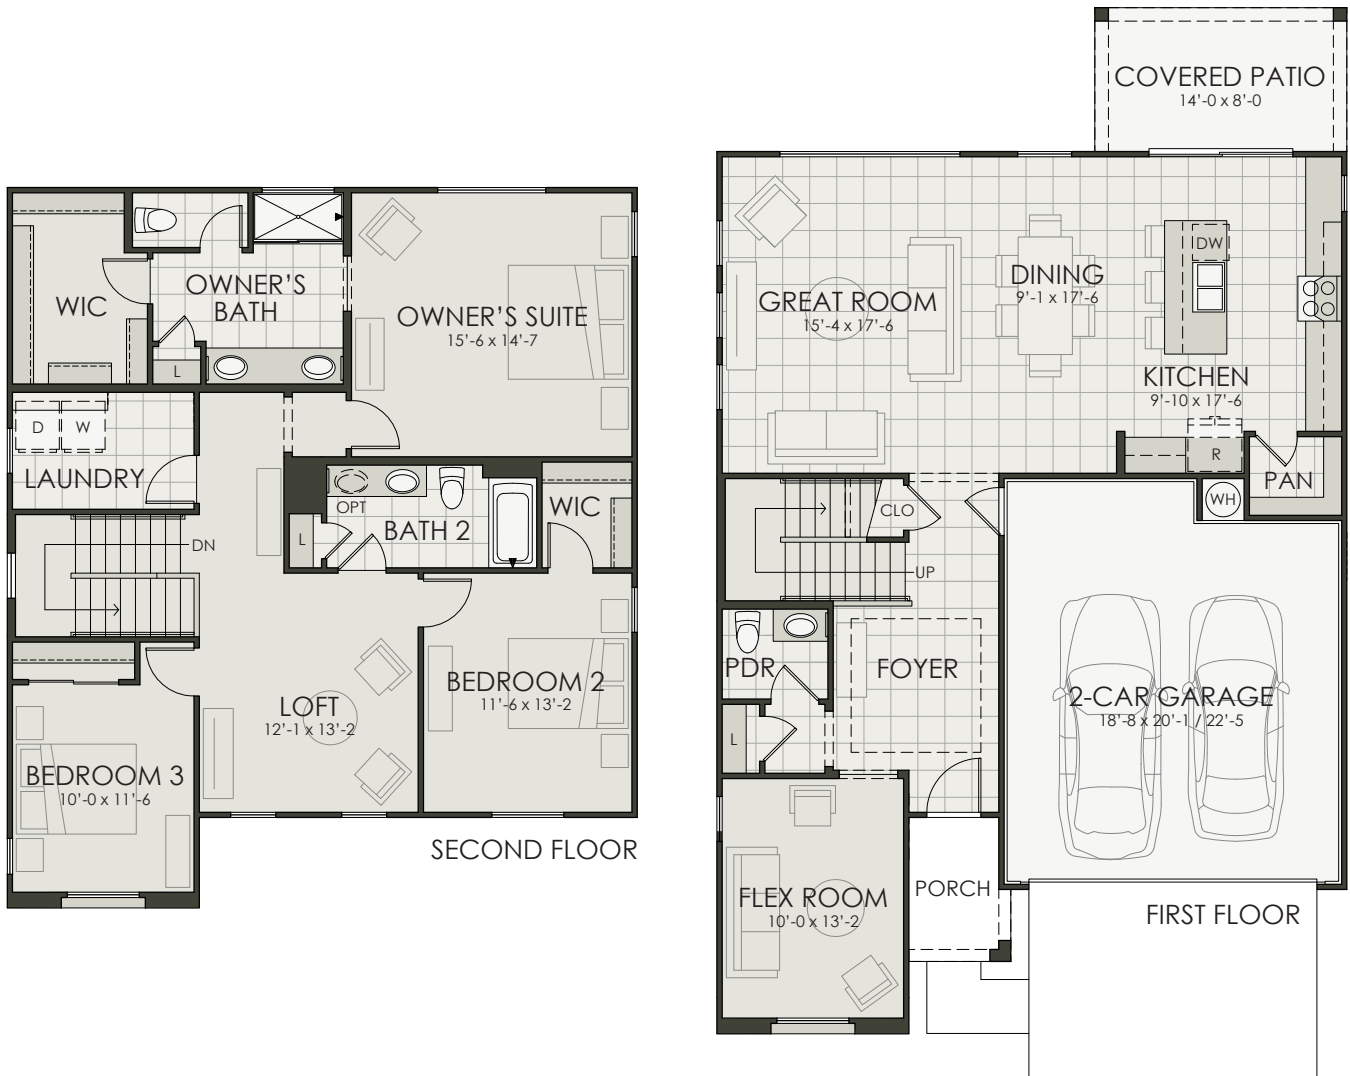

2287

3 Bedroom + Flex Room + Loft | 2.5 Bath | 2-Car Garage | 2,287 SF

Ryder Ranch

2287

3 Bedroom + Flex Room + Loft | 2.5 Bath | 2-Car Garage | 2,287 SF

Ryder Ranch

Elevation A - Spanish

Elevation B - Traditional

Elevation C - Craftsman