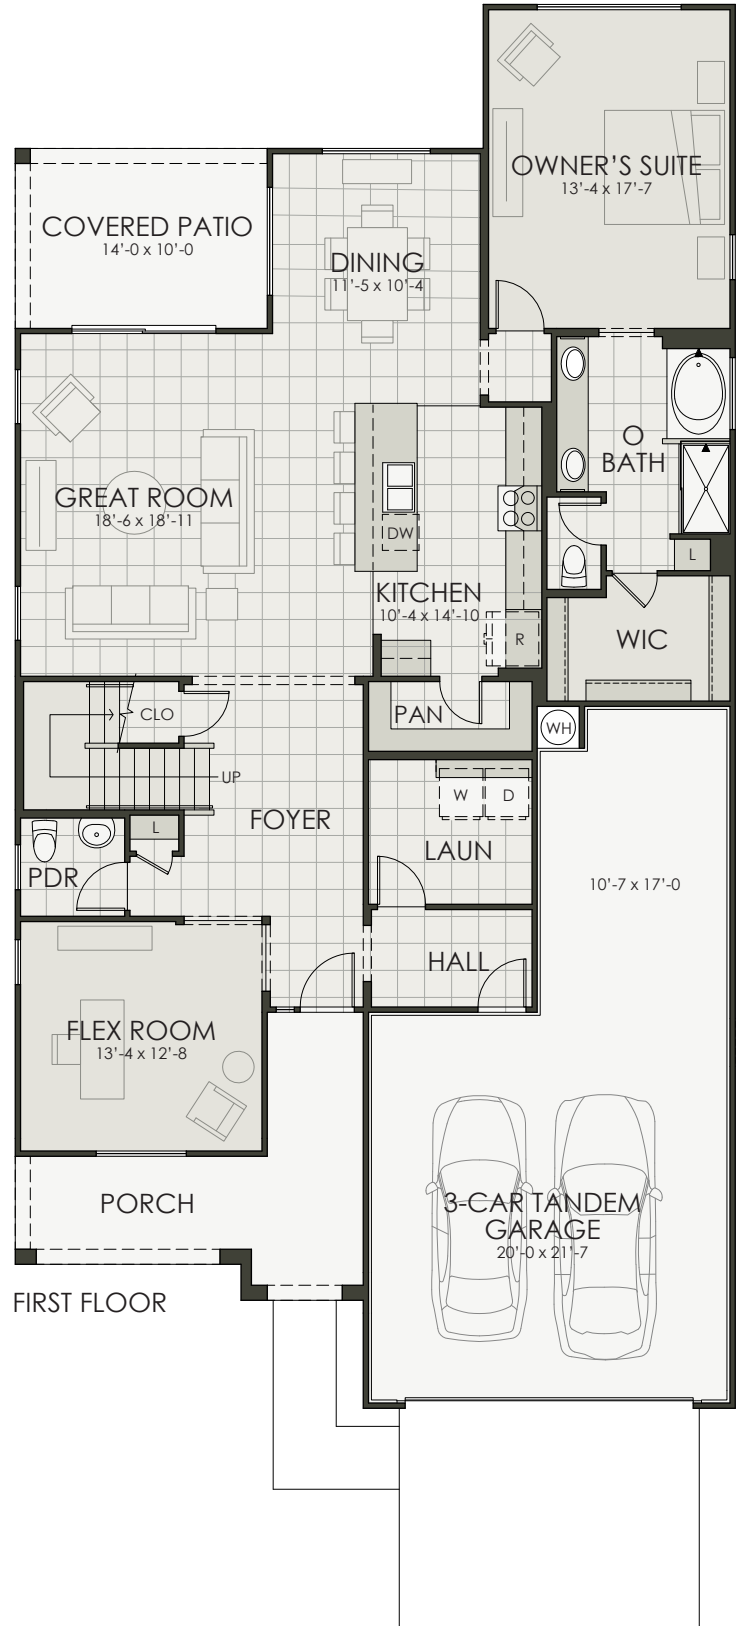

3159

5 Bedroom + Flex Room + Loft | 3.5 Bath | 3-Car Tandem Garage | 3,159 SF

Ryder Ranch

BEDROOM 6 OPTION

3159

5 Bedroom + Flex Room + Loft | 3.5 Bath | 3-Car Tandem Garage | 3,159 SF

Ryder Ranch

Elevation A - Spanish

Elevation B - Tuscan

Elevation C - Craftsman