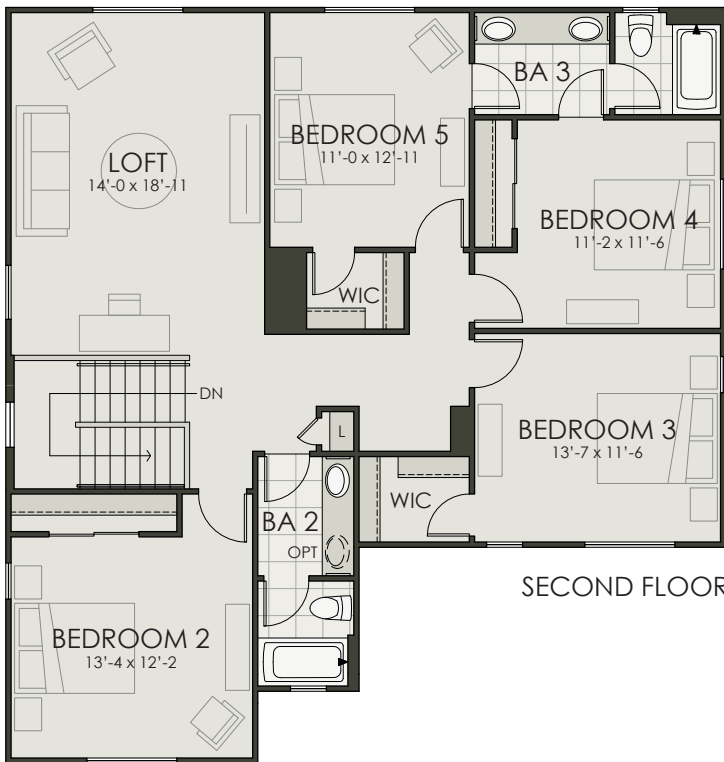

3159

5 Bedroom + Flex Room + Loft | 3.5 Bath | 3-Car Tandem Garage | 3,159 SF

Ryder Ranch

BEDROOM 6 OPTION

3159

5 Bedroom + Flex Room + Loft | 3.5 Bath | 3-Car Tandem Garage | 3,159 SF

Ryder Ranch

Elevation A - Spanish

Elevation B - Tuscan

Elevation C - Craftsman